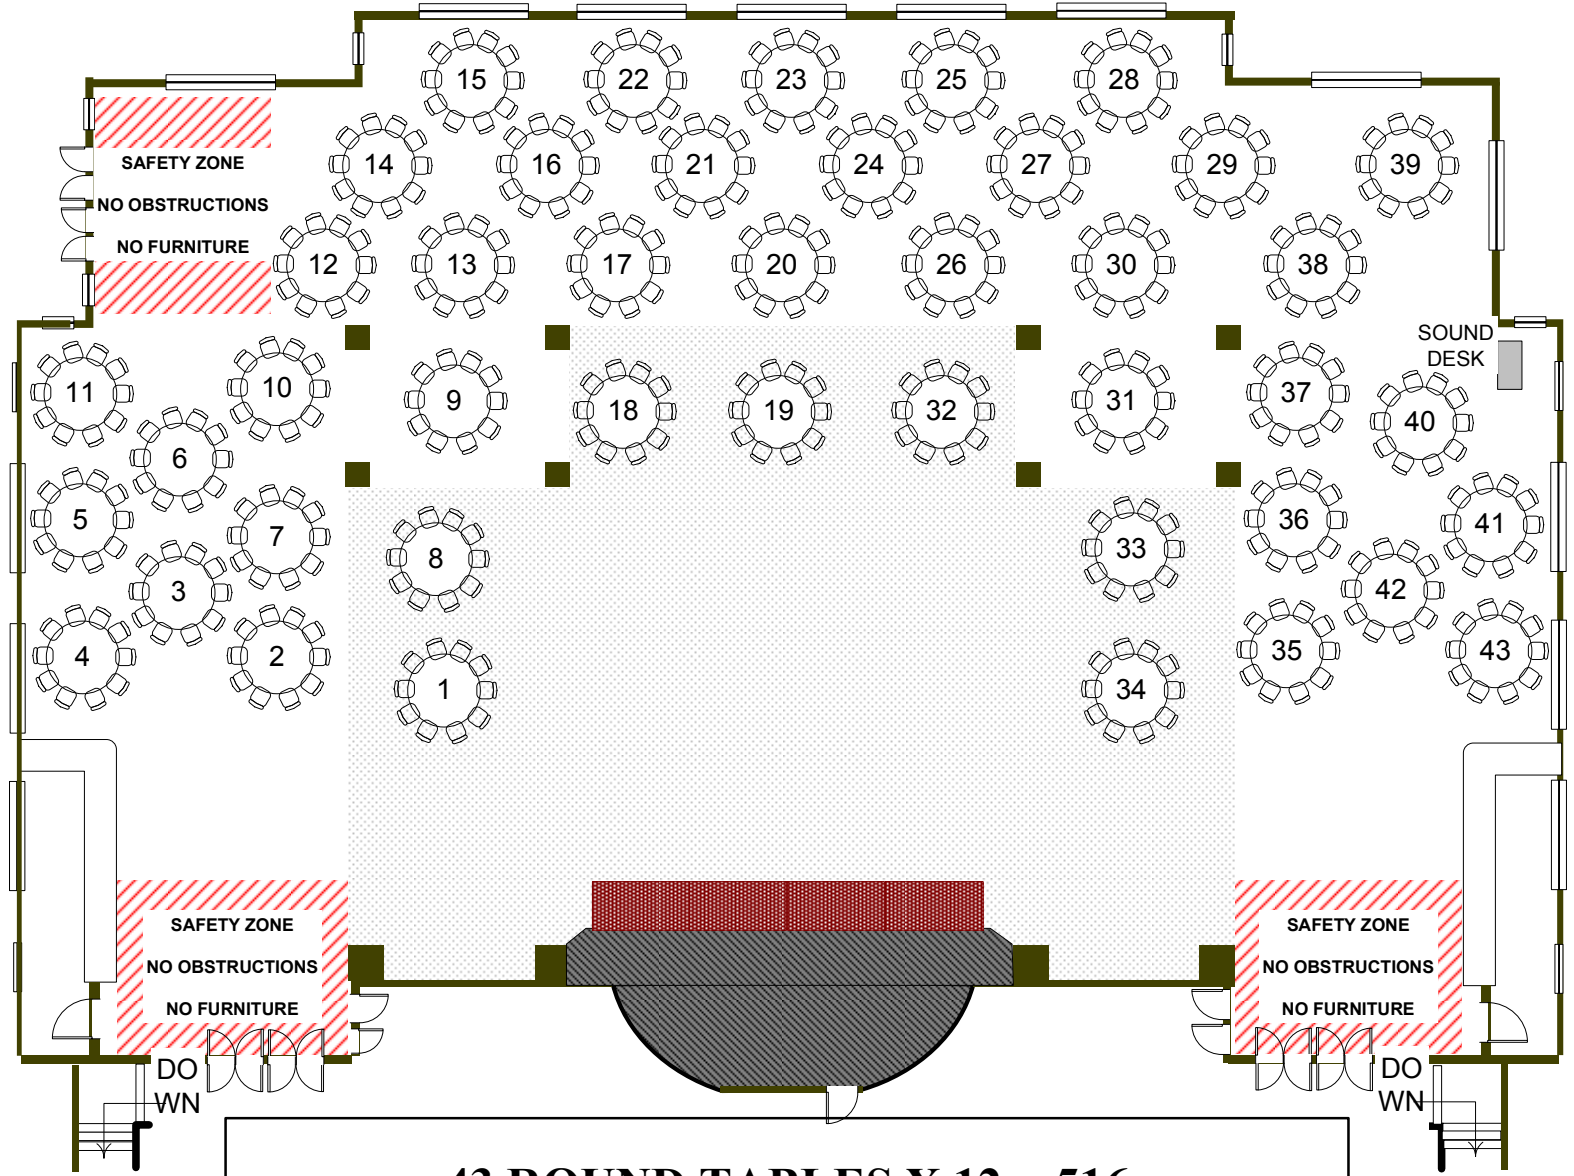

PAVILION BALLROOM

43 ROUND TABLES X 12 = 516

BALL-DF-516RD